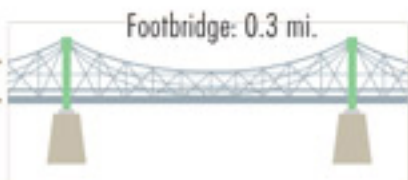

LOOP TRAILS

↑ 19 mi. to Easton and rest of D&L Trail

PA: Delaware Canal State Park

Delaware River

NJ: D&R Canal State Park

↑ 1.8 mi. to Del. Canal SP office

Uhlerstown

Frenchtown

18.9 MI. ROUND TRIP

Lumberville

Bulls Island
D&R State Park
Visitor Center

7.3 MI. ROUND TRIP

Centre Bridge

↑ 1.3 miles to Virginia Forrést-Recreation Area

Stockton

7.1 MI. ROUND TRIP

New Hope

Lambertville

14.8 MI. ROUND TRIP

Washington Crossing, PA

Washington Crossing, NJ

16.1 MI. ROUND TRIP

Morrisville

Trenton