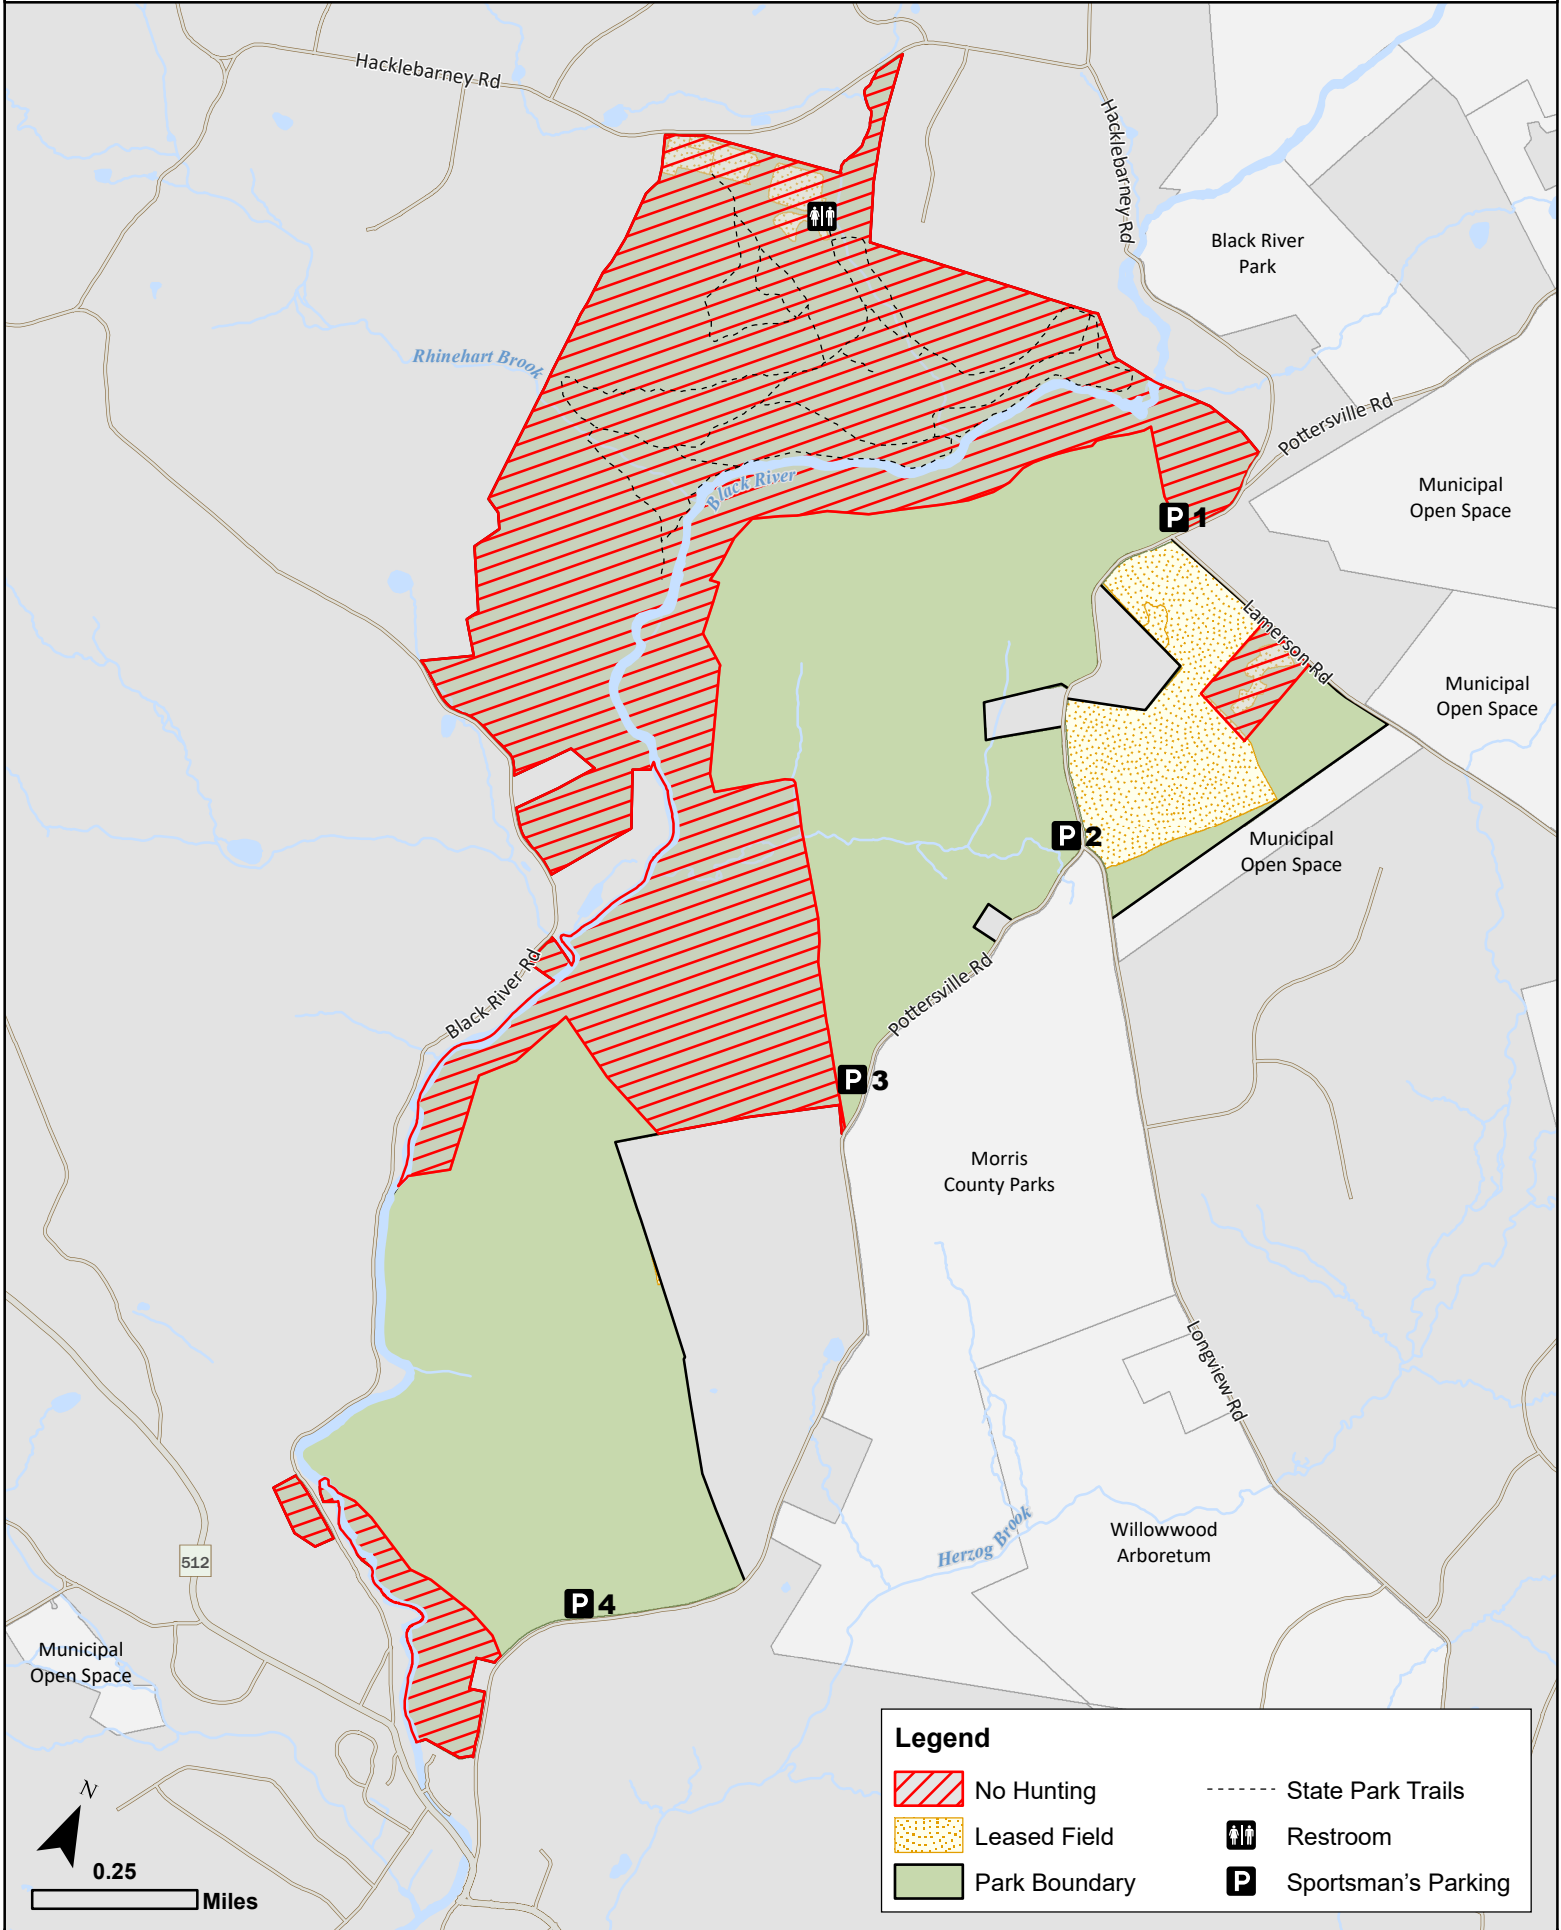

Hacklebarney State Park Hunting Map - Deer Zone 8

Hunting permitted within park boundary during all regular and permit hunting seasons except within areas designated as: **No Hunting Zone**

PLEASE:

- Park in designated areas only.
- Remove portable tree stands at the end of the hunting season.
- Adhere to N.J. State Park Service Administrative Code (N.J.A.C. 7:2).
- Adhere to N.J. Fish and Wildlife Rules and Regulations: <https://www.state.nj.us/dep/fgw/hunting.htm>.

NOT PERMITTED:

- Driving vehicles off-road.
- Recreational use of ATVs.
- Alcoholic beverages.
- Smoking or vaping (except in personal vehicles).
- Permanent tree stands.
- Hunting within 450ft (firearm) or 150ft (bow) of a building.
- Hunting on Sundays.

GPS Address

119 Hacklebarney Rd
Long Valley, N.J. 07853

For Further Information

(908) 638 - 8572

DEP Action Line - 24 Hours

(877) WARN - DEP
(877) 927 - 6337