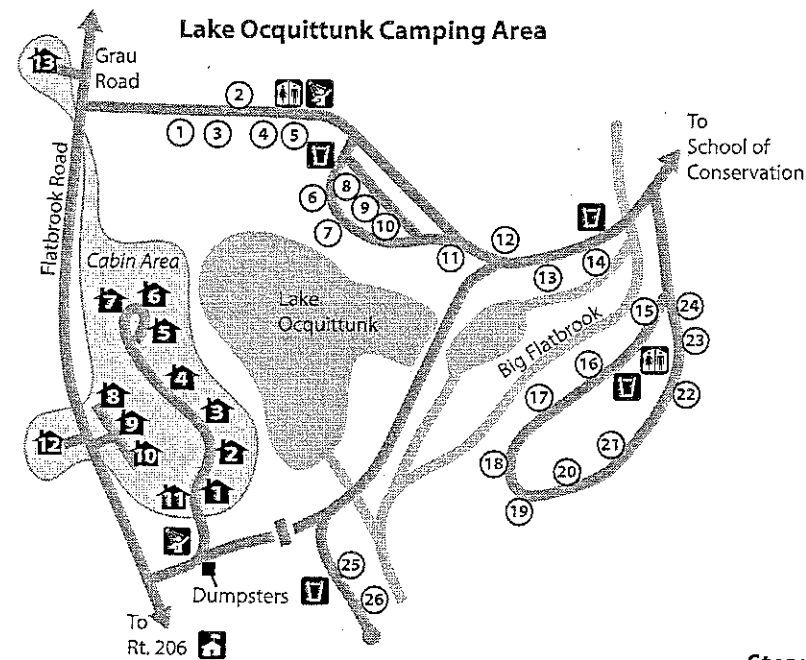

Stokes State Forest Campground Maps

Legend	