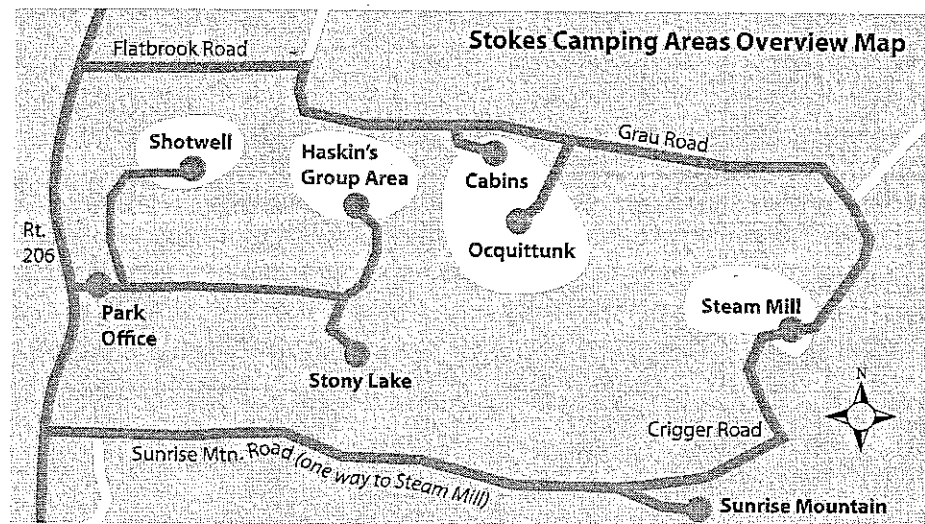

Stokes State Forest Campground Maps

Legend	